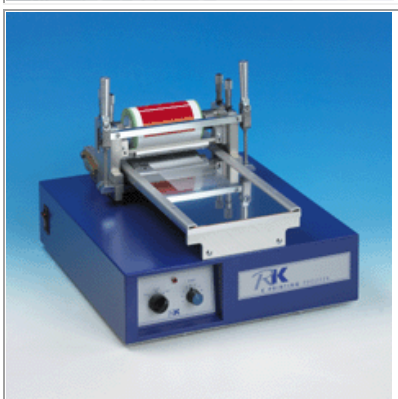

GAMMA COMPLETA DEI PRODOTTI RK

Descrizione	Immagine
<p>Stendi film manuali Tipo corto e tipo lungo</p>	 A manual film spreader with a black frame and a white base. A person's hands are shown using a yellow tool to spread a thin layer of material onto a white surface. A small stand with colored pens is visible in the background.
<p>Esiproof</p>	 A hand holding a small, black, rectangular tool with a silver handle. The tool is being used to apply a blue substance to a white surface.
<p>K Lox Roller Manuale</p>	 A hand holding a manual roller with a silver handle and a black frame. The roller is being used to apply a red substance to a white surface.
<p>K control Coater - K101</p>	 A blue manual coater machine with a silver frame. A person's hands are shown using a tool to apply a red substance to a white surface. The machine has a control panel with a dial and a switch.
<p>K Control Coater - K202</p>	 A blue manual coater machine with a silver frame. A person's hands are shown using a tool to apply a green substance to a white surface. The machine has a control panel with a dial and a switch.

K303 Control Coater

K303 Gravure Printing

K303 Flexo printing

KPP Gravure

KPP Flexo

Flexiproof 100

Flexiproof 100 - UV

K Lox Automatico