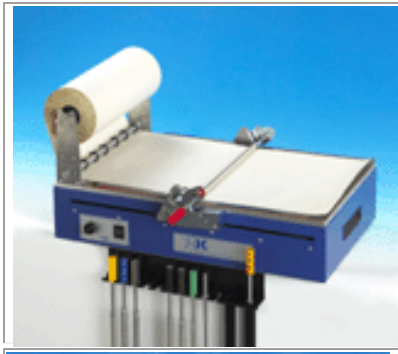

GAMMA COMPLETA DEI PRODOTTI RK

Descrizione	Immagine
<p>Stendi film manuali Tipo corto e tipo lungo</p>	 A manual film spreader with a black frame and a white base. A person's hands are shown using a yellow tool to spread a thin layer of material onto a white surface. A small stand with colored pens is visible in the background.
<p>Esiproof</p>	 A hand holding a small, black, rectangular tool with a silver handle. The tool is being used to apply a blue substance to a white surface.
<p>K Lox Roller Manuale</p>	 A hand holding a manual roller with a silver handle and a black frame. The roller is being used to apply a red substance to a white surface.
<p>K control Coater - K101</p>	 A blue manual coater machine with a silver frame. A person's hands are shown using a tool to apply a red substance to a white surface. The machine has a control panel with a dial and a switch.
<p>K Control Coater - K202</p>	 A blue manual coater machine with a silver frame. A person's hands are shown using a tool to apply a green substance to a white surface. The machine has a control panel with a dial and a switch.

K303 Control Coater

K303 Gravure Printing

K303 Flexo printing

KPP Gravure

KPP Flexo

Flexiproof 100

Flexiproof 100 - UV

K Lox Automatico