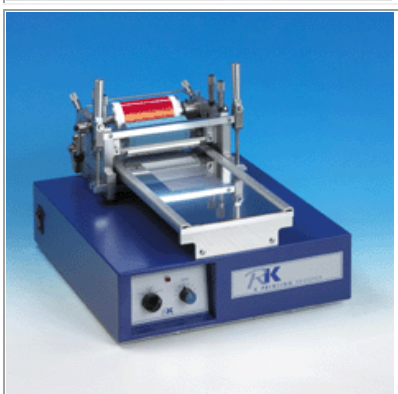

GAMMA COMPLETA DEI PRODOTTI RK

Descrizione	Immagine
<p>Stendi film manuali Tipo corto e tipo lungo</p>	 A manual film spreader with a black frame and a white base. A person's hands are shown using a yellow tool to spread a thin layer of material onto a white surface. A small stand with colored pens is visible in the background.
<p>Esiproof</p>	 A hand holding a small, black, rectangular tool with a silver handle. The tool is being used to apply a blue substance to a white surface.
<p>K Lox Roller Manuale</p>	 A hand holding a manual roller with a silver handle and a black frame. The roller is being used to apply a red substance to a white surface.
<p>K control Coater - K101</p>	 A blue manual coater machine with a silver frame. A person's hands are shown using a tool to apply a red substance to a white surface. The machine has a control panel with a dial and a switch.
<p>K Control Coater - K202</p>	 A blue manual coater machine with a silver frame. A person's hands are shown using a tool to apply a green substance to a white surface. The machine has a control panel with a dial and a switch.

K303 Control Coater

K303 Gravure Printing

K303 Flexo printing

KPP Gravure

KPP Flexo

Flexiproof 100

Flexiproof 100 - UV

K Lox Automatico