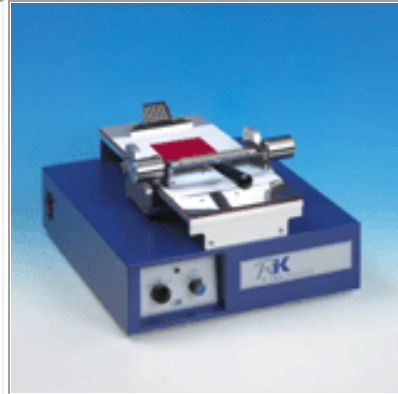

GAMMA COMPLETA DEI PRODOTTI RK

Descrizione	Immagine
<p>Stendi film manuali Tipo corto e tipo lungo</p>	 A manual film spreader with a black frame and a white base. A person's hands are shown using a yellow tool to spread a thin layer of material onto a white surface. A small stand with colored pens is visible in the background.
<p>Esiproof</p>	 A hand holding a small, black, rectangular tool with a silver handle. The tool is being used to apply a blue substance to a white surface.
<p>K Lox Roller Manuale</p>	 A hand holding a manual roller with a silver handle and a black frame. The roller is being used to apply a red substance to a white surface.
<p>K control Coater - K101</p>	 A blue manual coater machine with a silver frame. A person's hands are shown using a tool to apply a red substance to a white surface. The machine has a control panel with a dial and a switch.
<p>K Control Coater - K202</p>	 A blue manual coater machine with a silver frame. A person's hands are shown using a tool to apply a green substance to a white surface. The machine has a control panel with a dial and a switch.

K303 Control Coater

K303 Gravure Printing

K303 Flexo printing

KPP Gravure

KPP Flexo

Flexiproof 100

Flexiproof 100 - UV

K Lox Automatico