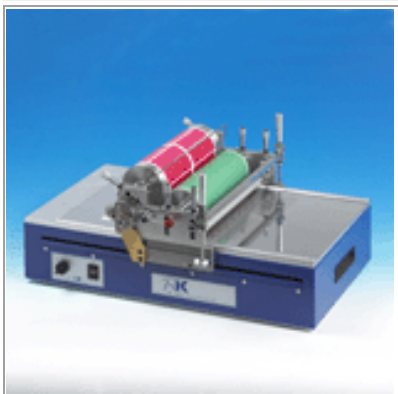

GAMMA COMPLETA DEI PRODOTTI RK

Descrizione	Immagine
<p>Stendi film manuali Tipo corto e tipo lungo</p>	 A manual film spreader with a black frame and a white base. A person's hands are shown using a yellow tool to spread a thin layer of material onto a white surface. A small stand with colored pens is visible in the background.
<p>Esiproof</p>	 A hand holding a small, black, rectangular tool with a silver handle. The tool is being used to apply a blue substance to a white surface.
<p>K Lox Roller Manuale</p>	 A hand holding a manual roller with a silver handle and a black frame. The roller is being used to apply a red substance to a white surface.
<p>K control Coater - K101</p>	 A blue manual coater machine with a silver frame. A person's hands are shown using a tool to apply a red substance to a white surface. The machine has a control panel with a dial and a switch.
<p>K Control Coater - K202</p>	 A blue manual coater machine with a silver frame. A person's hands are shown using a tool to apply a green substance to a white surface. The machine has a control panel with a dial and a switch.

K303 Control Coater

K303 Gravure Printing

K303 Flexo printing

KPP Gravure

KPP Flexo

Flexiproof 100

Flexiproof 100 - UV

K Lox Automatico